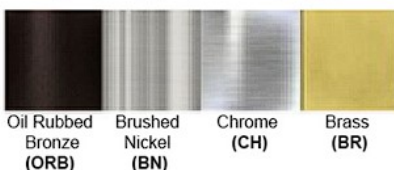

Dimensions (inch): 5 (W) X 11 (H) X 4 (E)

Warranty

12 Months from shipment - Socket Based
36 Months from Shipment - LED

Certification

Finish: Oil Rubbed Bronze (ORB), Brushed Nickel (BN), Chrome (CH), Brass (BR)

Powder Coated Finish: White (WH), Black (BK), Gray (GR)

** Custom finish as requested

Standard finishes

Powder coated finishes

Disclaimer:

- * Product details are subject to change without prior notice
- * Please contact nearest Meomi Lighting team/representative for all engineered solutions requirements
- * Products may vary from the picture(s) provided in this data sheet