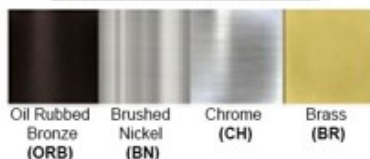

Warranty

12 Months from shipment – Socket Based
36 Months from Shipment – LED

Certification

Dimensions (inch):

24 (Dia) X 12 (H) – 25W

36 (Dia) X 12 (H) – 30W

Hanging Stem: 24"

Finish: Oil Rubbed Bronze (ORB), Brushed Nickel (BN), Chrome (CH), Brass (BR)

Powder Coated Finish: White (WH), Black (BK), Gray (GR)

**** Custom finish as requested**

Standard finishes

Powder coated finishes

Disclaimer:

- * Product details are subject to change without prior notice
- * Please contact nearest Meomi Lighting team/representative for all engineered solutions requirements
- * Products may vary from the picture(s) provided in this data sheet