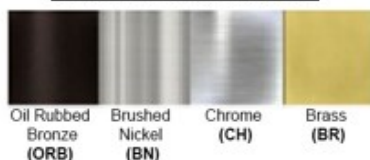

## Certification

Finish: Oil Rubbed Bronze (ORB), Brushed Nickel (BN), Chrome (CH), Brass (BR)  
Powder Coated Finish: White (WH), Black (BK), Gray (GR)

\*\* Custom finish as requested

### Standard finishes