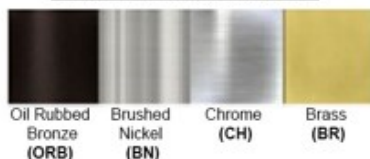

Warranty

12 Months from shipment – Socket Based
36 Months from Shipment – LED

Certification

Dimensions (inch): 11 (D) X 5 (H)
Hanging Stem: 24"

Finish: Oil Rubbed Bronze (ORB), Brushed Nickel (BN), Chrome (CH), Brass (BR)

Powder Coated Finish: White (WH), Black (BK), Gray (GR)

** Custom finish as requested

Standard finishes

Powder coated finishes

Disclaimer:

- * Product details are subject to change without prior notice
- * Please contact nearest Meomi Lighting team/representative for all engineered solutions requirements
- * Products may vary from the picture(s) provided in this data sheet