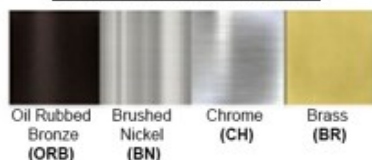

Standard finishes