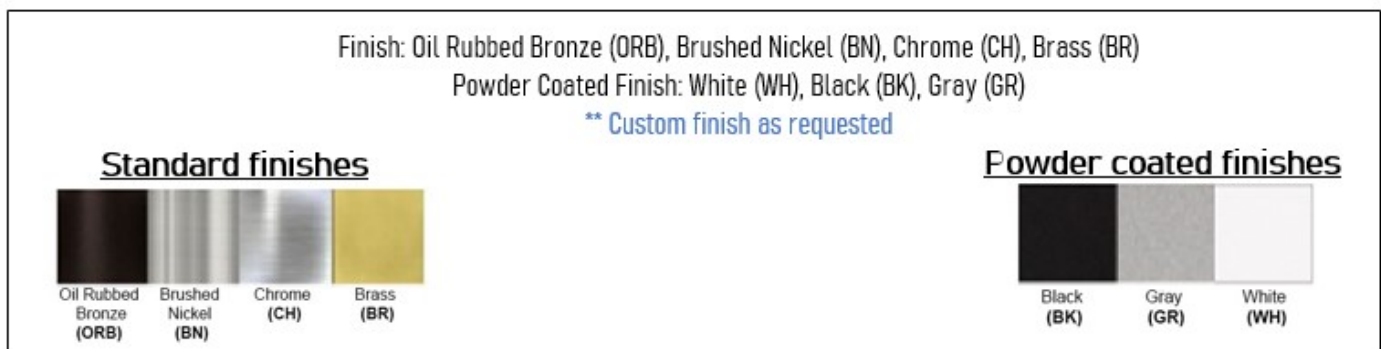

Disclaimer:

* Product details are subject to change without prior notice
* Please contact nearest Meomi Lighting team/representative for all engineered solutions requirements
* Products may vary from the picture(s) provided in this data sheet