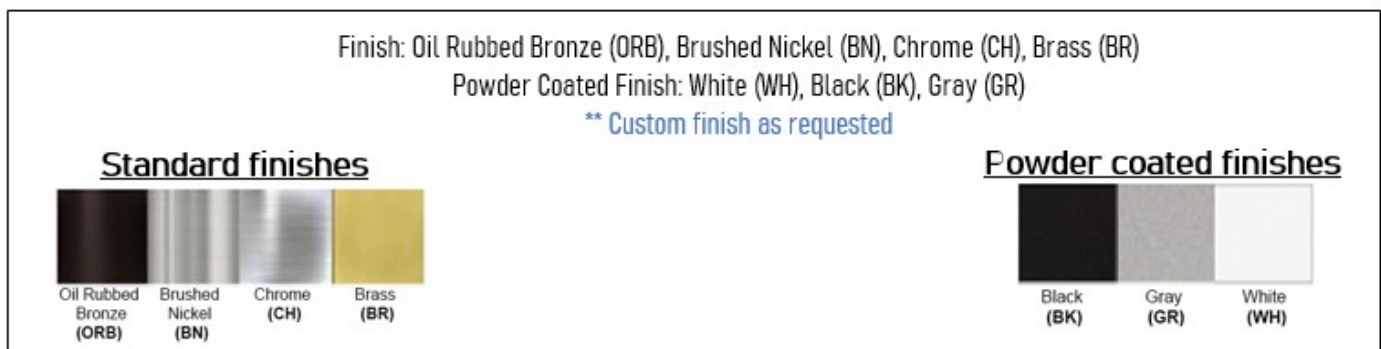

Disclaimer:

- Product details are subject to change without prior notice
- Please contact nearest Meomi Lighting team/representative for all engineered solutions requirements
- Products may vary from the picture(s) provided in this data sheet