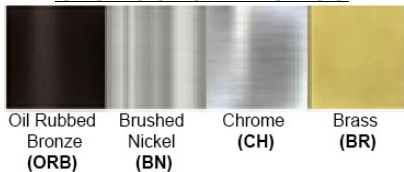

Standard finishes