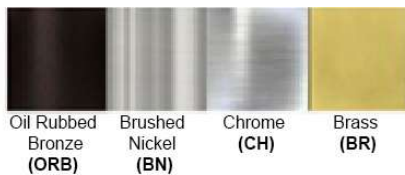

Standard finishes