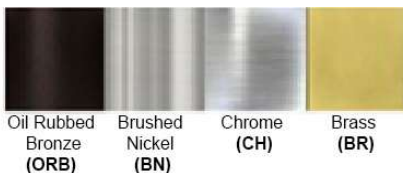

Standard finishes