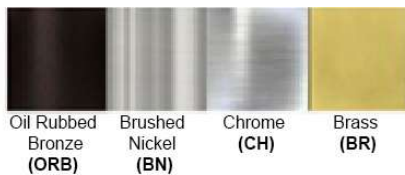

12 months from shipment

Certification

Finish: Oil Rubbed Bronze (ORB), Brushed Nickel (BN), Chrome (CH), Brass (BR)

Powder Coated Finish: White (WH), Black (BK), Gray (GR)

** Custom finish as requested

Standard finishes