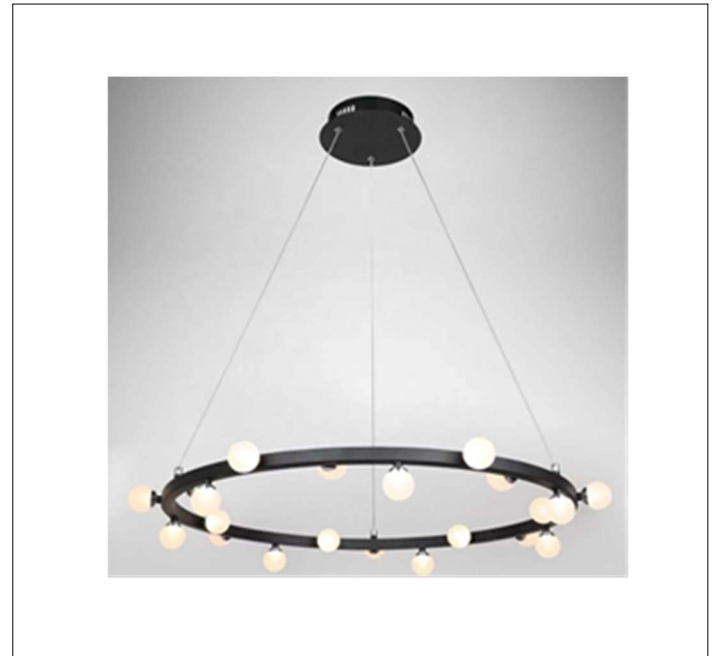

Product: Indoor Lighting - Chandelier
Product Code(s): CCM067

Product Details

Type: Indoor Lighting Chandelier

Usage: Indoor Dry Location

Mounting: Ceiling

Material: Metal

Color: Black

**Custom finish available

Voltage: 120V AC

Lamp Type: E26 Base - Incandescent or LED Lamp

Lamp Configuration: 20 * 60Watt Max. Lamps

Lamp Provided: No

Dimensions (Inch): 32 (W)

Hanging Wire (inch): 47

**Custom dimension available

Warranty