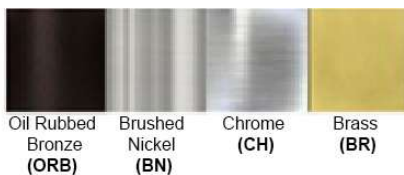

Certification

Finish: Oil Rubbed Bronze (ORB), Brushed Nickel (BN), Chrome (CH), Brass (BR)

Powder Coated Finish: White (WH), Black (BK), Gray (GR)

** Custom finish as requested

Standard finishes

Powder coated finishes