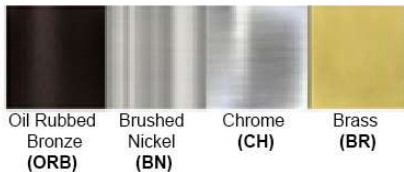

Certification

Finish: Oil Rubbed Bronze (ORB), Brushed Nickel (BN), Chrome (CH), Brass (BR)

Powder Coated Finish: White (WH), Black (BK), Gray (GR)

** Custom finish as requested

Standard finishes

Powder coated finishes