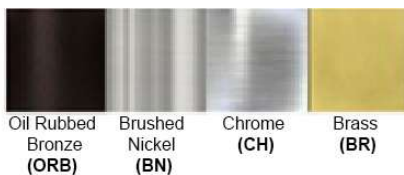

### Certification

Finish: Oil Rubbed Bronze (ORB), Brushed Nickel (BN), Chrome (CH), Brass (BR)

Powder Coated Finish: White (WH), Black (BK), Gray (GR)

**\*\* Custom finish as requested**

#### Standard finishes

#### Powder coated finishes