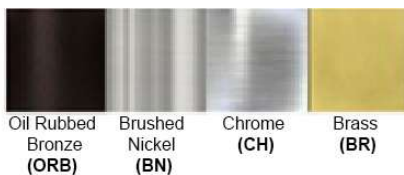

Product: Indoor Lighting - Chandelier
Product Code(s): CCM046

Product Details

Type: Indoor Lighting Chandelier

Usage: Indoor Dry Location

Mounting: Ceiling

Material: Steel & Glass

Color: Satin Nickel

****Custom finish available**

Certification

Finish: Oil Rubbed Bronze (ORB), Brushed Nickel (BN), Chrome (CH), Brass (BR)

Powder Coated Finish: White (WH), Black (BK), Gray (GR)

**** Custom finish as requested**

Standard finishes

Powder coated finishes