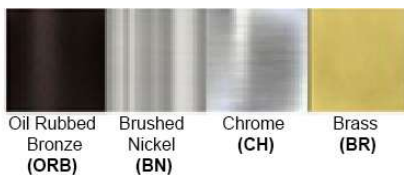

Standard finishes