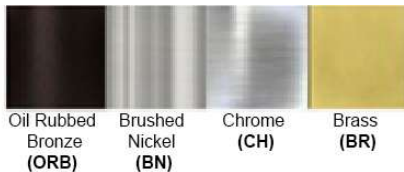

Finish: Oil Rubbed Bronze (ORB), Brushed Nickel (BN), Chrome (CH), Brass (BR)
Powder Coated Finish: White (WH), Black (BK), Gray (GR)

**** Custom finish as requested**

Standard finishes

Powder coated finishes