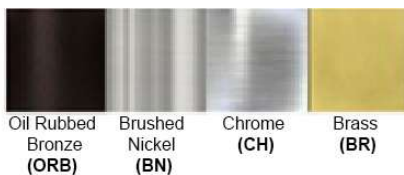

Certification

Finish: Oil Rubbed Bronze (ORB), Brushed Nickel (BN), Chrome (CH), Brass (BR)

Powder Coated Finish: White (WH), Black (BK), Gray (GR)

**** Custom finish as requested**

Standard finishes

Powder coated finishes