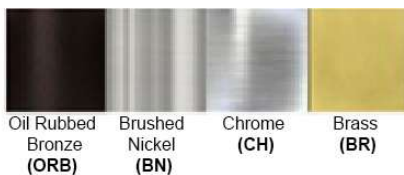

### Certification

Finish: Oil Rubbed Bronze (ORB), Brushed Nickel (BN), Chrome (CH), Brass (BR)

Powder Coated Finish: White (WH), Black (BK), Gray (GR)

*\*\* Custom finish as requested*

#### Standard finishes

#### Powder coated finishes