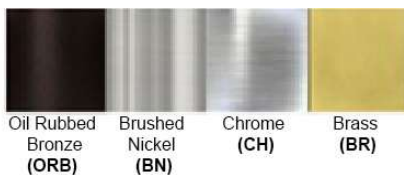

### Product Details

Type: Indoor Lighting Chandelier  
Usage: Indoor Dry Location  
Mounting: Ceiling  
Material: Steel and Glass  
Color: Satin Nickel + white linen finished glass  
*\*\*Custom finish available*

**Warranty**  
12 months from shipment

Finish: Oil Rubbed Bronze (ORB), Brushed Nickel (BN), Chrome (CH), Brass (BR)  
Powder Coated Finish: White (WH), Black (BK), Gray (GR)

*\*\* Custom finish as requested*

#### **Standard finishes**