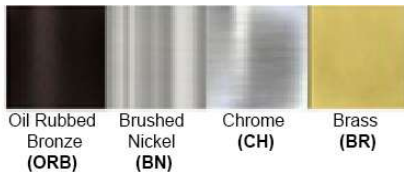

Product: Indoor Lighting - Chandelier
Product Code(s): CCM021

Product Details

Type: Indoor Lighting Chandelier
Usage: Indoor Dry Location
Mounting: Ceiling
Material: Steel and Glass
Color: Antique Bronze, Satin Nickel, Linen Finished Glass
****Custom finish available**

Warranty
12 months from shipment

Finish: Oil Rubbed Bronze (ORB), Brushed Nickel (BN), Chrome (CH), Brass (BR)
Powder Coated Finish: White (WH), Black (BK), Gray (GR)

**** Custom finish as requested**

Standard finishes