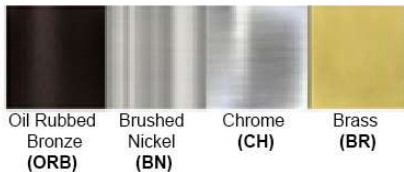

Standard finishes