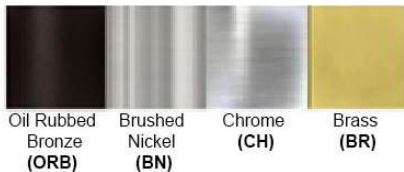

Product: Indoor Lighting - Chandelier
Product Code(s): CCM019

Product Details

Type: Indoor Lighting Chandelier
Usage: Indoor Dry Location
Mounting: Ceiling
Material: Steel
Color: Rubbed Oil Bronze/ Antique Brass
***Custom finish available*

Warranty
12 months from shipment

Finish: Oil Rubbed Bronze (ORB), Brushed Nickel (BN), Chrome (CH), Brass (BR)
Powder Coated Finish: White (WH), Black (BK), Gray (GR)

*** Custom finish as requested*

Standard finishes