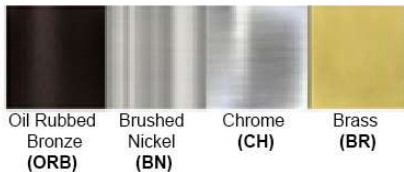

### Certification

Finish: Oil Rubbed Bronze (ORB), Brushed Nickel (BN), Chrome (CH), Brass (BR)

Powder Coated Finish: White (WH), Black (BK), Gray (GR)

**\*\* Custom finish as requested**

### Standard finishes

### Powder coated finishes