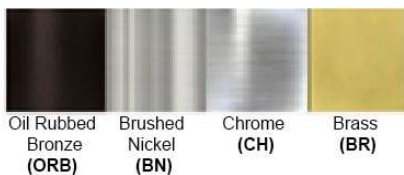

**Warranty**  
12 months from shipment

Finish: Oil Rubbed Bronze (ORB), Brushed Nickel (BN), Chrome (CH), Brass (BR)  
Powder Coated Finish: White (WH), Black (BK), Gray (GR)

**\*\* Custom finish as requested**

#### Standard finishes